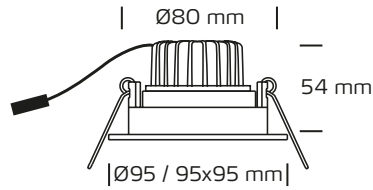

Velia PRO Tilt 9W

This luminaire contains built-in LED lamps.

The lamps cannot be changed in the luminaire.

Nordtronic LED downlight

Energy efficiency scale: A++, A+, A, ~~B~~, C, D, E. LED is indicated.

874/2012