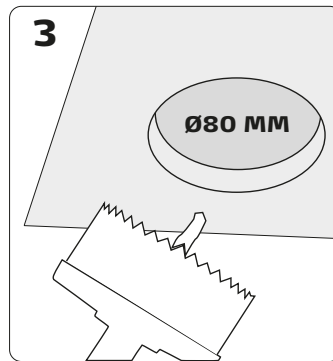

Velia PRO Tilt 9W

This luminaire contains built-in LED lamps.

The lamps cannot be changed in the luminaire.

Nordtronic LED downlight

Energy efficiency scale: A++, A+, A, ~~B~~, C, D, E. LED is indicated.

874/2012