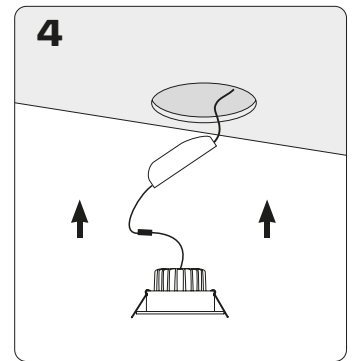

Velia PRO Tilt 9W

This luminaire contains built-in LED lamps.

The lamps cannot be changed in the luminaire.

Nordtronic LED downlight

Energy efficiency scale: A++, A+, A, ~~B~~, C, D, E. LED is indicated.

874/2012