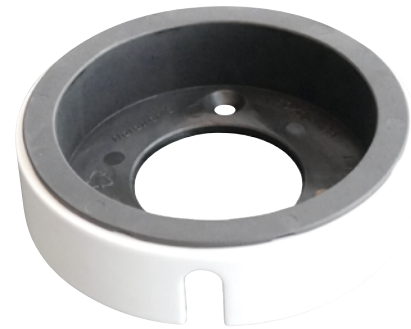

Mounting ring

Technical data

Height:	18.2 mm
Front size:	Ø70 mm
Material:	Aluminium

Product information

- Mounting ring for installation of downlight under kitchen cabinets etc.
- Fits Alina and Gabriella

*The drawing is not drawn to scale

Item no.	EAN no.	Variant
3121	5704629031210	Mounting ring, matt white
3122	5704629031227	Mounting ring, brushed alu