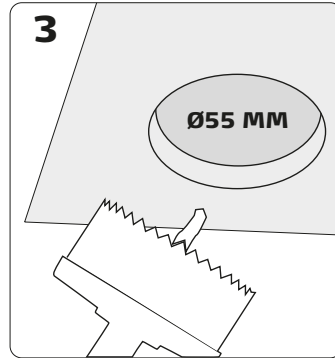

## Gabriella 35°- LED Cabinet Light

### a. Without fixation ring