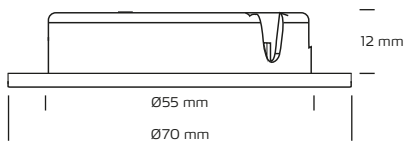

## Gabriella 35°- LED Cabinet Light

### a. Without fixation ring