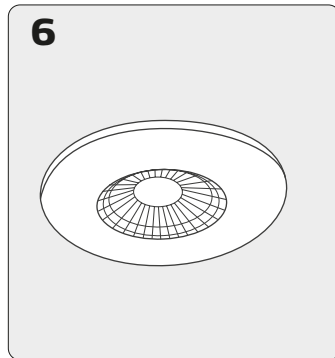

## Gabriella 35°- LED Cabinet Light

### a. Without fixation ring