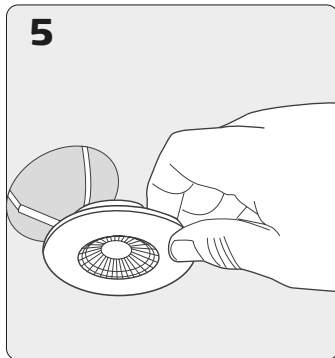

## Gabriella 35°- LED Cabinet Light

### a. Without fixation ring