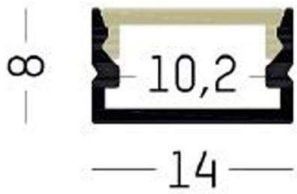

## MINI 14 PROFIL

600-amc202

## DRAWING

## TECHNICAL DETAILS

Material	aluminium
Length [mm]	22
Color lamp	stainless steel
EAN-Number	9010506037340

## LIGHT DISTRIBUTION CURVE

The values are rated values. Power and luminous flux are initially subject to a tolerance of +/- 10%. Colour temperature tolerance: +/- 150 K. The values apply to an ambient temperature of 25°C unless otherwise specified.