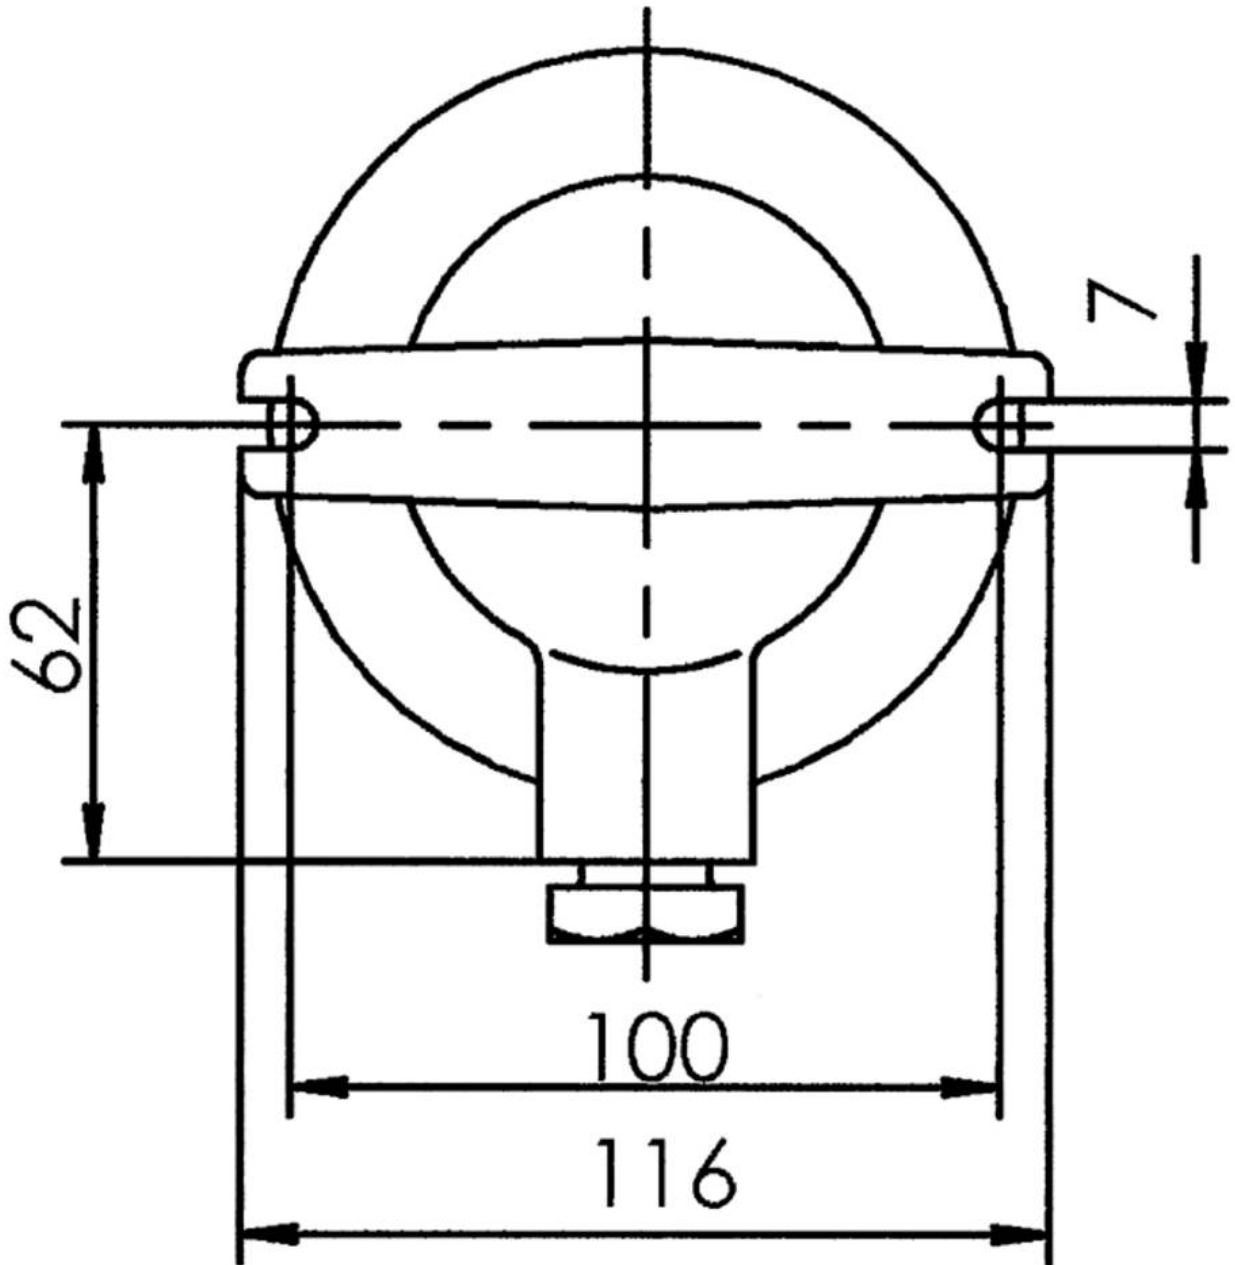

Your Contact:

WISKA Hoppmann GmbH

Kisdorfer Weg 28 · 24568 Kaltenkirchen · Germany

☎ +49-4191-508-0 · 📠 +49-4191-508-209

contact@wiska.de · www.wiska.com