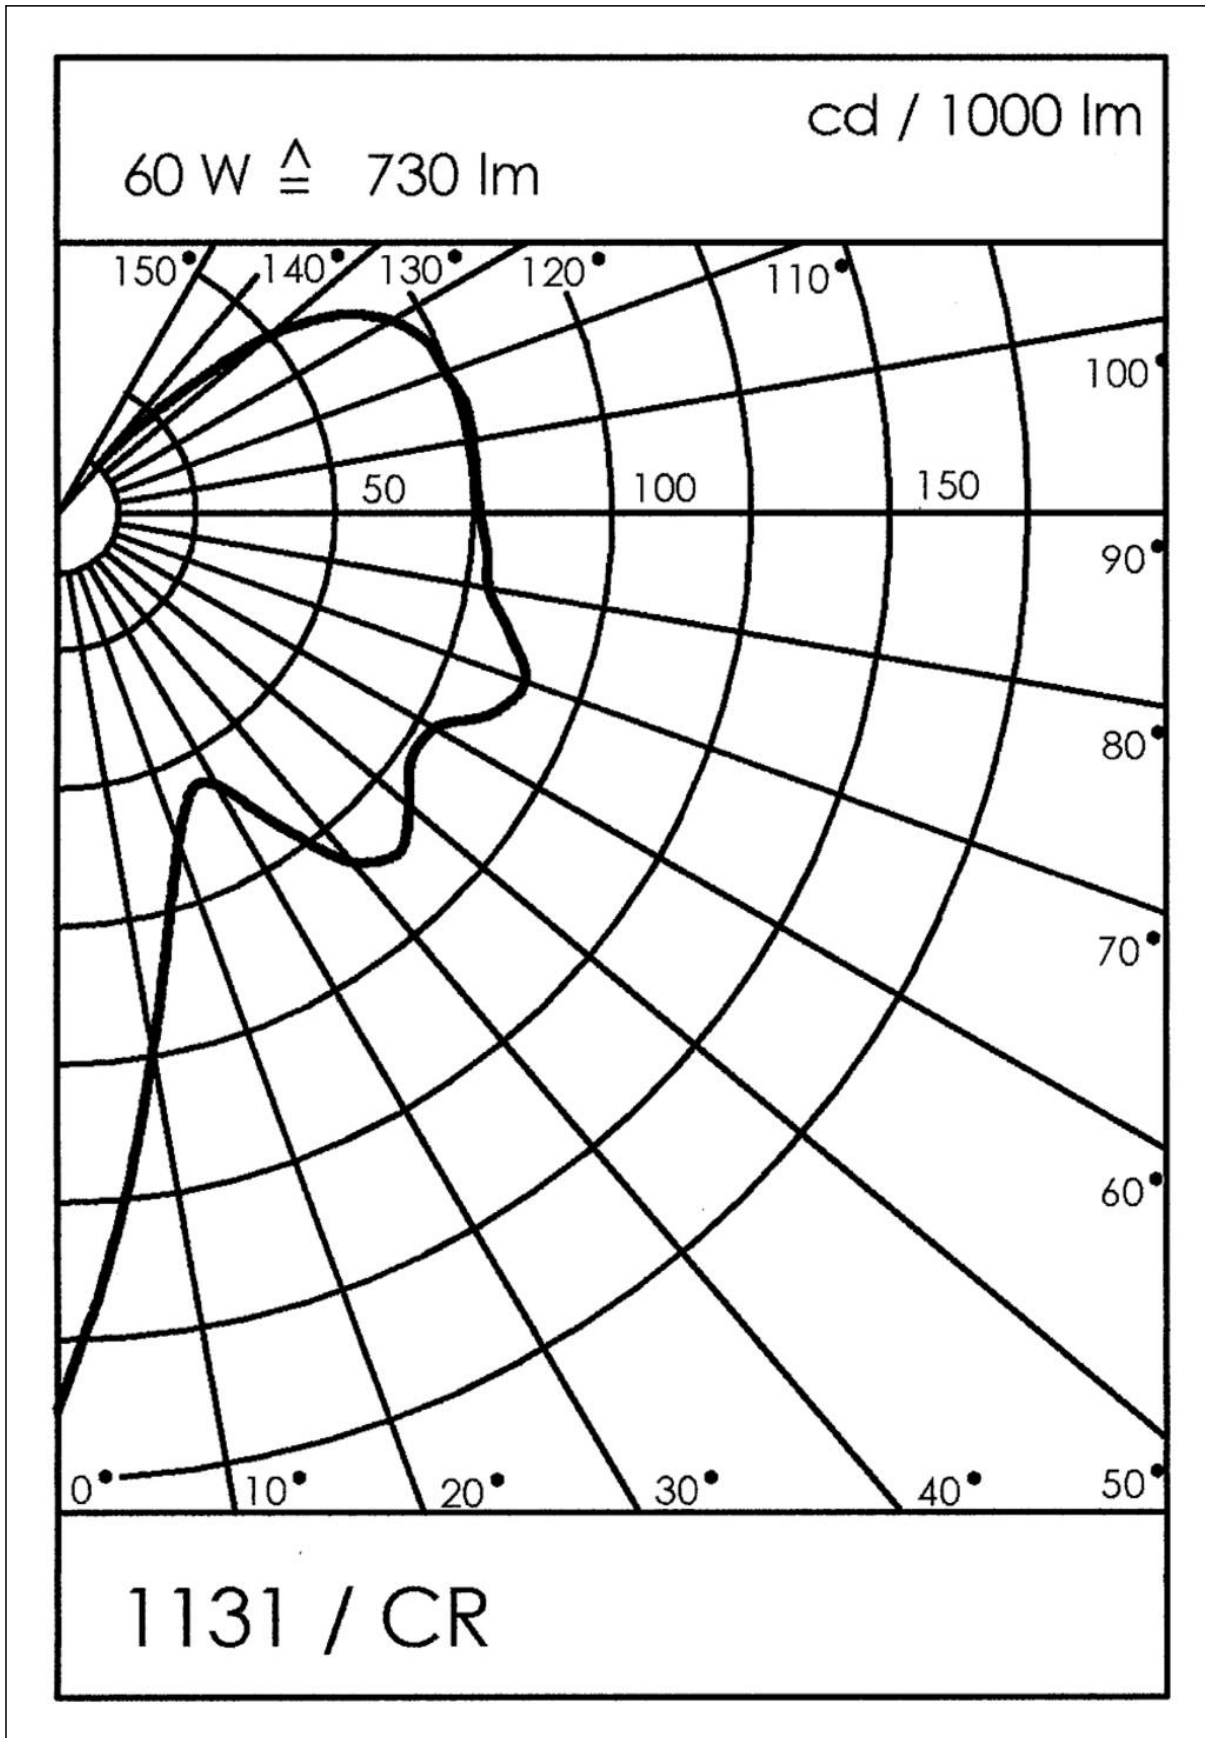

Your Contact:

WISKA Hoppmann GmbH

Kisdorfer Weg 28 · 24568 Kaltenkirchen · Germany

☎ +49-4191-508-0 · 📠 +49-4191-508-209

contact@wiska.de · www.wiska.com