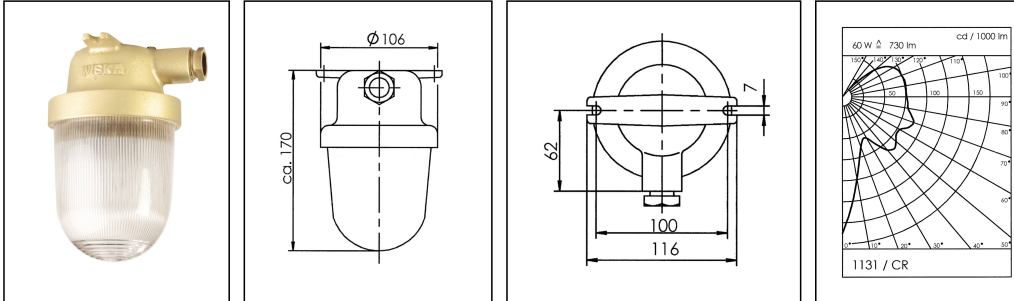

1131/CR/clear/mT/1974-1xZ14

HNA standard light max. 60W E27, brass, cover clear with dropehole, IP56

Products may differ in size, colour and appearance to those shown. If you require further information or customisation, please contact us directly.

WISKA-Order no.	10011508
Type	1131/CR/clear/mT/1974-1xZ14
Material	Brass
Material globe/diffuser	Polycarbonate
Globe colour	Clear
Wattage	60 W
Voltage	230 V
Type of Voltage	AC
Protection class	IP56
Temp. range min	-25 °C
Temp. range max	45 °C
Lampholder	E27
Number of lampholder	1 ST
Lightsource	variable (E27)
Lightsource incl.	No
Bulb shape	Rod shaped
Type of cable gland	M24x1,5 Z 14 / 12-14,5mm
Material cable gland	Brass
Using for cable gland	
Type of cable	armoured
Ø cable diameter min	12 mm
Ø cable diameter max	14,5 mm
Mounting	Upside down, Ceiling, Surface mounting
Equipment	with drope hole
External dimensions LxWxH	170x116mm