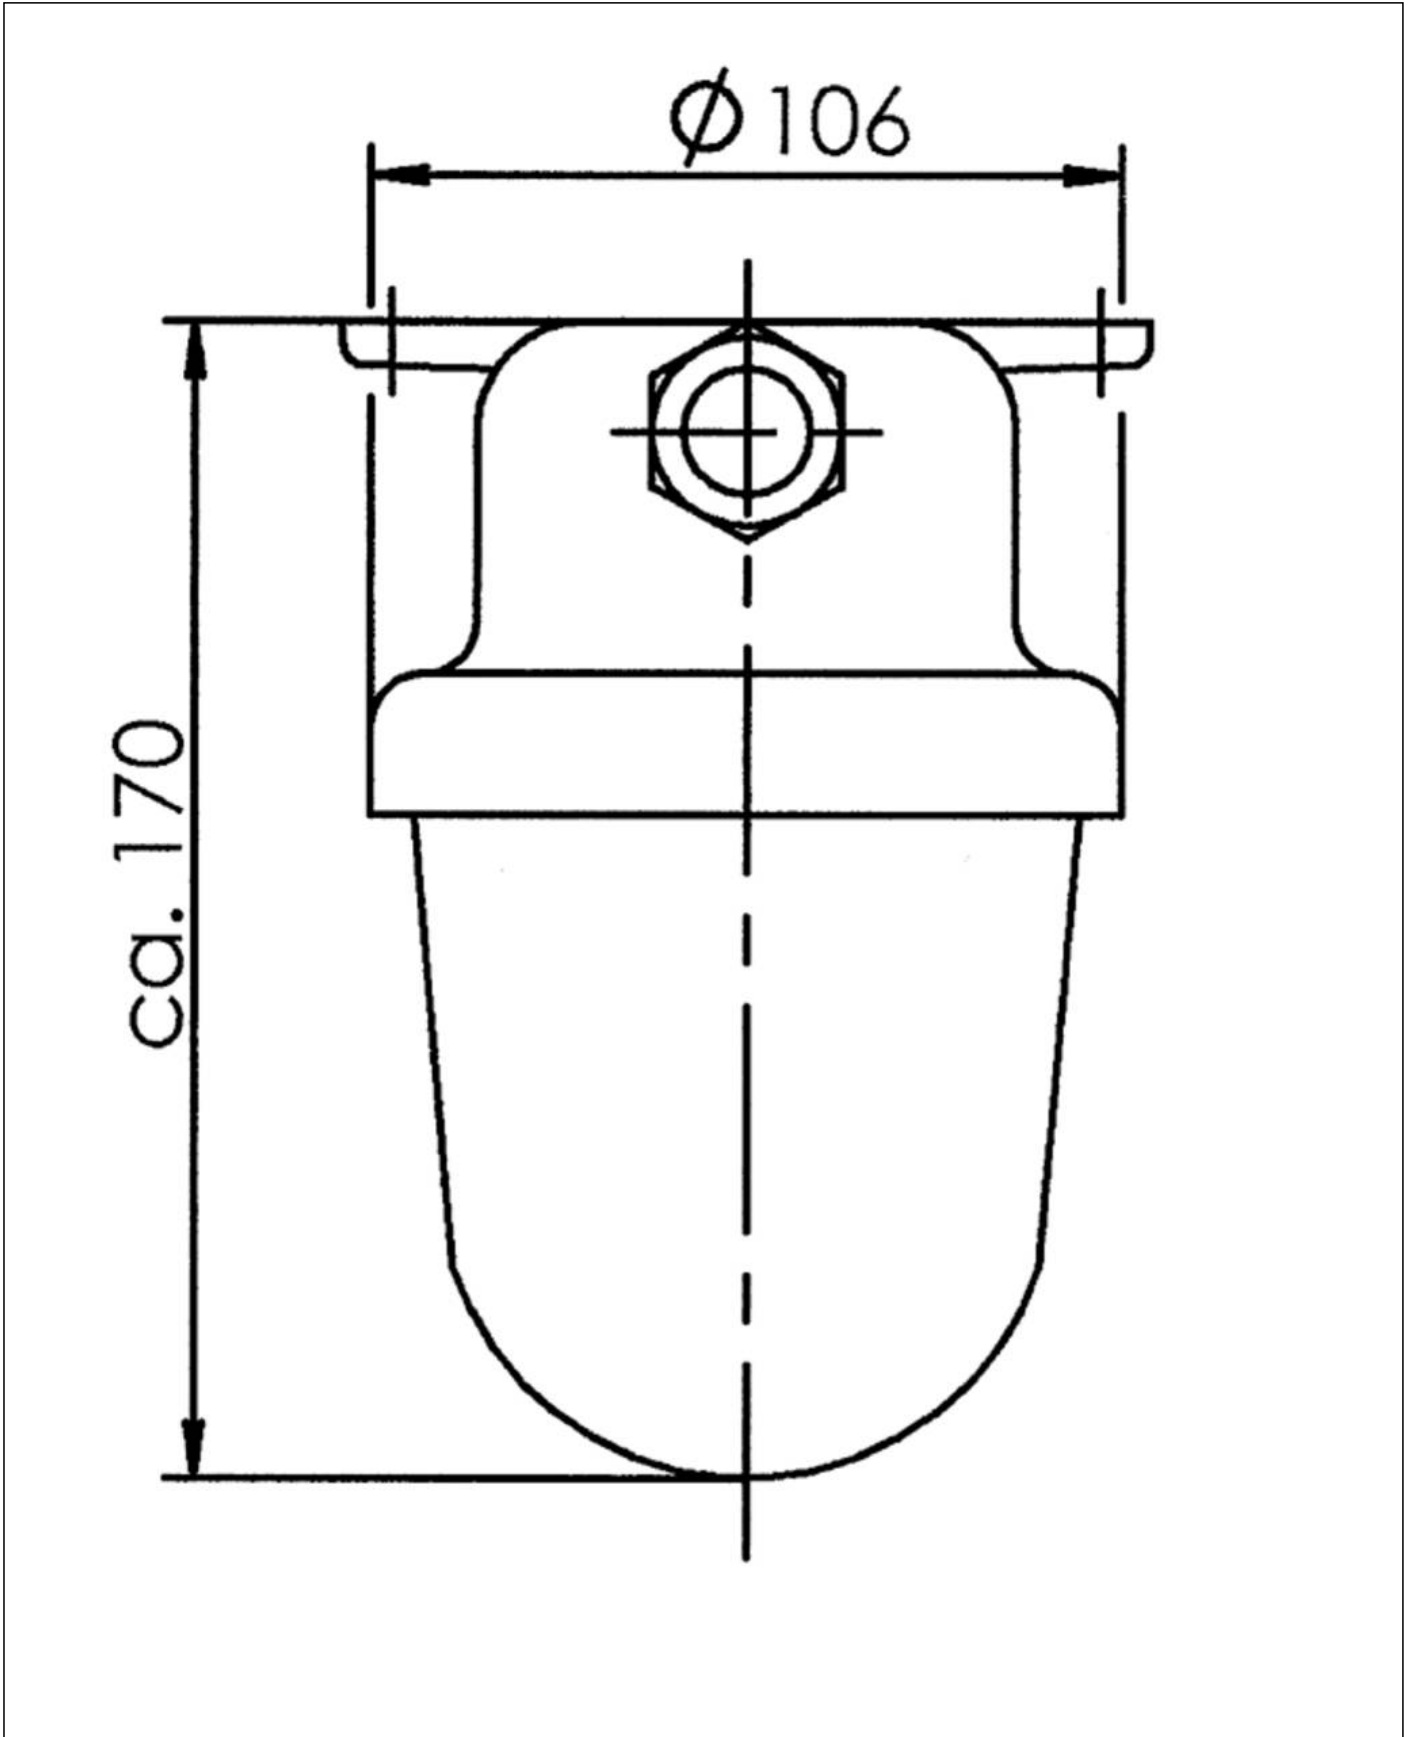

Your Contact:

WISKA Hoppmann GmbH

Kisdorfer Weg 28 · 24568 Kaltenkirchen · Germany

☎ +49-4191-508-0 · 📠 +49-4191-508-209

contact@wiska.de · www.wiska.com