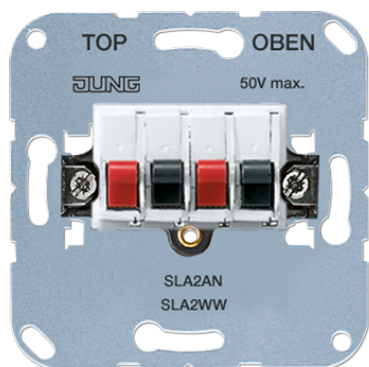

Product data sheet

Stereo loudspeaker socket

Reference number

SLA 2 WW

Stereo loudspeaker socket
25 V ~, 60 V DC

for wires up to 10 mm²
with 4 front side screwless terminals in red/black
back side screw terminals
also suitable for SELV

Covers:

AS / A ranges: ref.-no. A 569 PLT ..
CD range: ref.-no. CD 569 T .. (not metal versions)
LS range: ref.-no. .. 969 T .., .. 2969 T ..

Colour:

white