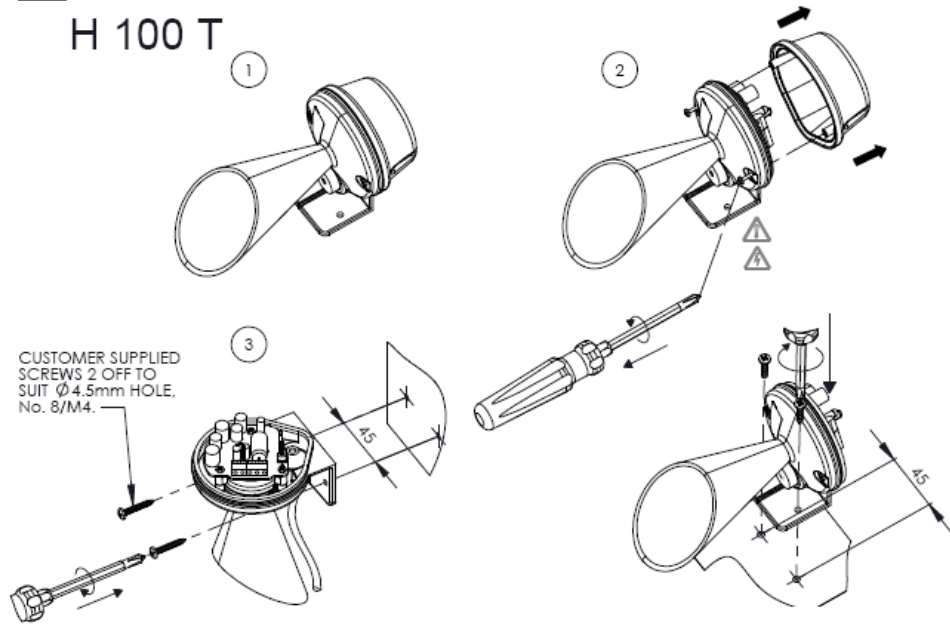

A

H 100 T

C

TERMINAL BLOCK	A/C INPUT	D/C INPUT
N/-	N~	-
N/+	N~(FROM BEACON)	-(FROM BEACON)
L/+	L~	+
L/+	L~(FROM BEACON)	+(FROM BEACON)
E		

B

D