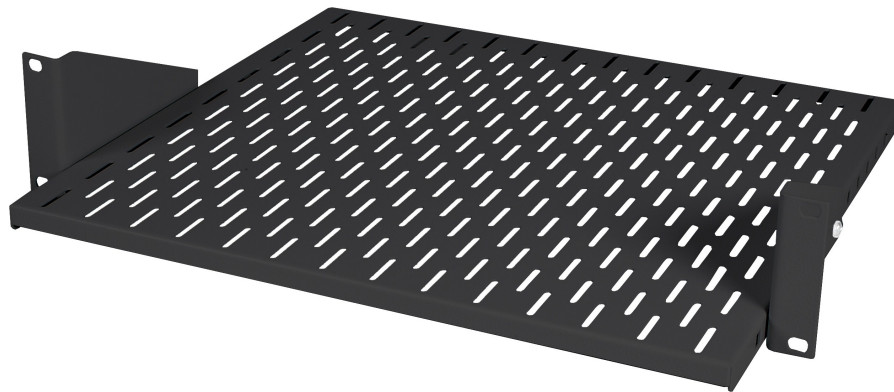

## Product Information

19" fixed shelf mounted with a sliding tray, BKT 2U, RAL 7021 black

Card No. PI\_11115240.2V\_02.16

## Features

- Made of steel sheet
- Standard coating, RAL 7035 (light grey)
- 2U holders mounted to the shelf with a sliding tray with step - adjustment of 25 mm
- Weight: 2 kg
- Load capacity: 40 kg
- Colour: RAL 7021

## Performance/Variants

Type	Depth (mm)	Index
2U	400	11115240.2V