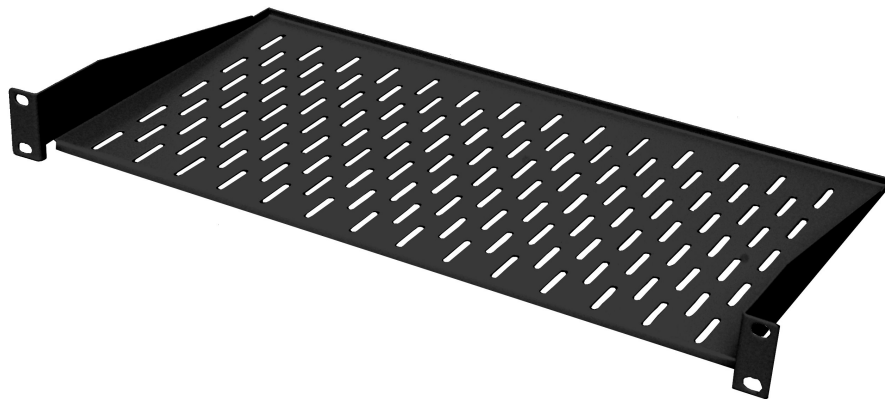

Product Information

19" fixed shelf, BKT 1U, 250 mm depth, RAL 7021 black

Card No. PI_1111125.2V_02.16

Features

- Front - mounted
- Made of steel sheet
- Standard coating, RAL 7035 (light grey)
- Weight: 1 kg
- Load capacity: 10 kg
- Colour: RAL 7021

Performance/Variants

| Type | Depth (mm) | Index |
|-----------|------------|------------|
| 1U | 250 | 1111125.2V |