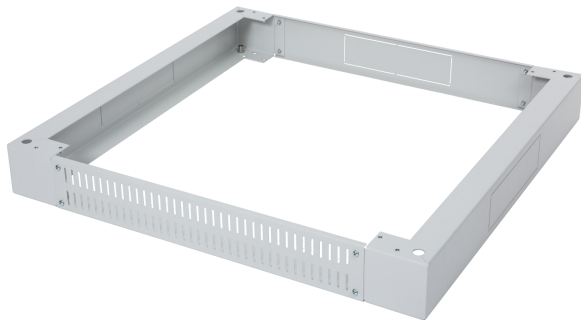

Product Information

Base, BKT 19", 600/1000/100 W/D/H mm. RAL 7035 grey

Card No. PI_11070610.1_02.16

Features

- For mounting with distribution and SRS cabinets
- Rear cover and side units with wide holes (250 x 70 mm) allowing easy routing of cable bundles (base equipped with one brush grommet)
- Front perforated cover
- Possibility of using floor - leveller feet (included in delivery)
- Material: steel sheet
- Load: 1000 kg
- Colour: RAL 7035

Performance/Variants

Width (mm)	Depth (mm)	Height (mm)	Index
600	1000	100	11070610.1