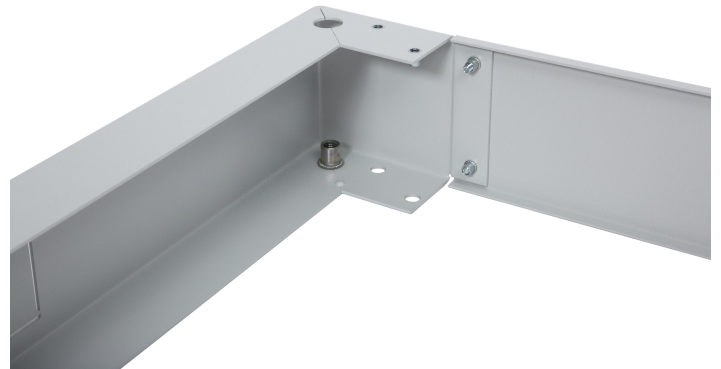

Product Information

Base, BKT 19", 600/1000/100 W/D/H mm. RAL 7035 grey

Card No. PI_11070610.1_02.16

Features

- For mounting with distribution and SRS cabinets
- Rear cover and side units with wide holes (250 x 70 mm) allowing easy routing of cable bundles (base equipped with one brush grommet)
- Front perforated cover
- Possibility of using floor - leveller feet (included in delivery)
- Material: steel sheet
- Load: 1000 kg
- Colour: RAL 7035

Performance/Variants

Width (mm)	Depth (mm)	Height (mm)	Index
600	1000	100	11070610.1