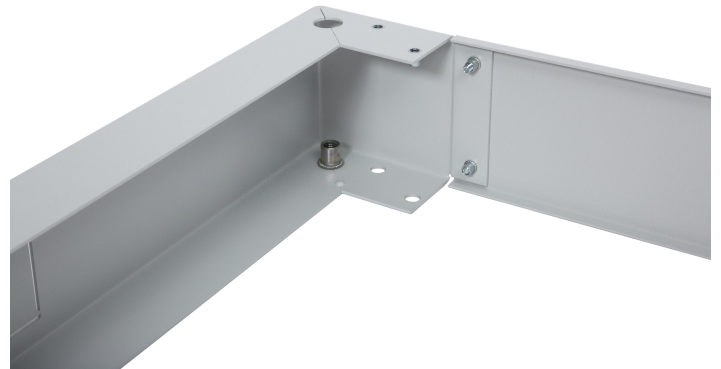

Product Information

Base, BKT 19", 800/800/100 W/D/H mm. RAL 7035 grey

Card No. PI_11070880.1_02.16

Features

- For mounting with distribution and SRS cabinets
- Rear cover and side units with wide holes (250 x 70 mm) allowing easy routing of cable bundles (base equipped with one brush grommet)
- Front perforated cover
- Possibility of using floor - leveller feet (included in delivery)
- Material: steel sheet
- Load: 1000 kg
- Colour: RAL 7035

Performance/Variants

Width (mm)	Depth (mm)	Height (mm)	Index
800	800	100	11070880.1