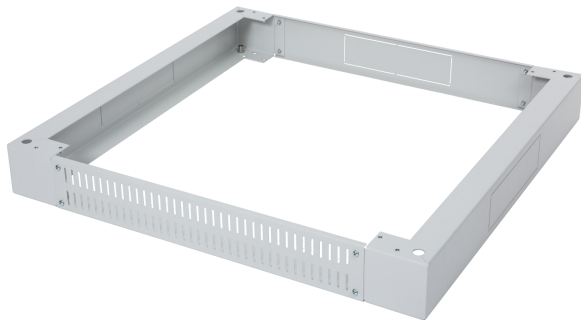

Product Information

Base, BKT 19", 800/800/100 W/D/H mm. RAL 7035 grey

Card No. PI_11070880.1_02.16

Features

- For mounting with distribution and SRS cabinets
- Rear cover and side units with wide holes (250 x 70 mm) allowing easy routing of cable bundles (base equipped with one brush grommet)
- Front perforated cover
- Possibility of using floor - leveller feet (included in delivery)
- Material: steel sheet
- Load: 1000 kg
- Colour: RAL 7035

Performance/Variants

Width (mm)	Depth (mm)	Height (mm)	Index
800	800	100	11070880.1