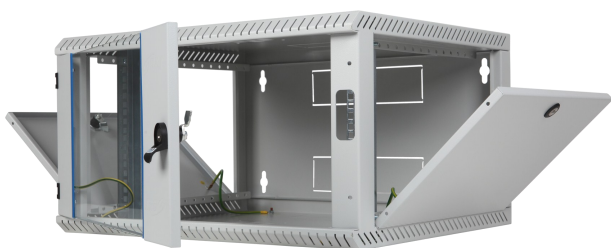

Product Information

TOP one - piece hanging cabinet, BKT 9U, 600/400/464 W/D/H mm. sheet metal/glazing front door, RAL 7035 grey

Card No. PI_11033401.1V_02.16

Standards

EIA-310-D, IEC 60297-1, IEC 60297-2, ROHS

Features

- Material: steel sheet
- Front door: metal/glass
- Rear door: metal wall
- Side walls: steel sheet
- Load capacity: 50 kg
- IP rating: 20
- Weight: 22,1 kg
- Colour: RAL 7035

Performance/Variants

Type	Width (mm)	Depth (mm)	Height (mm)	Index
9U	600	400	464	11033401.1V